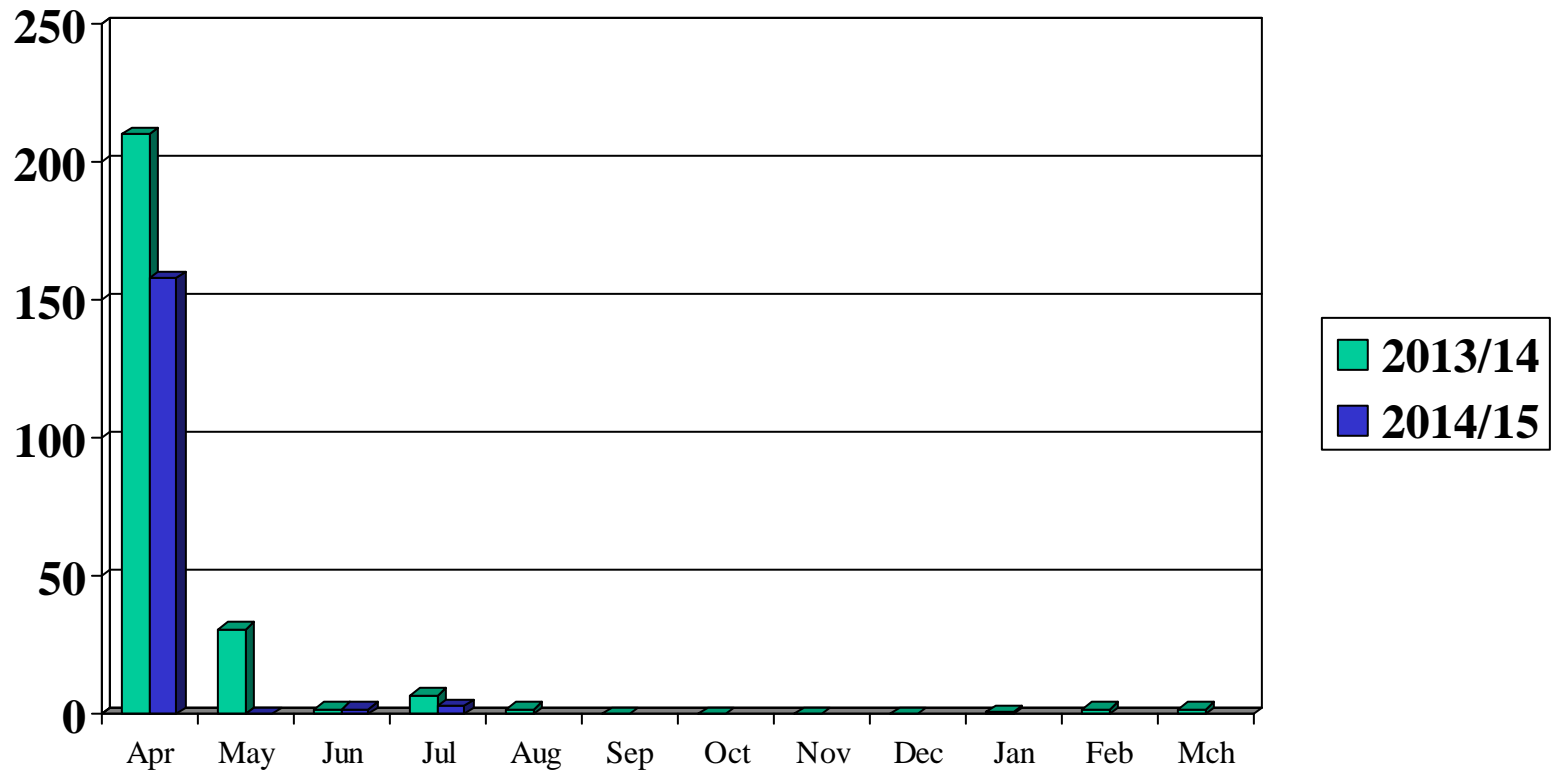

Tamworth Golf Course – Adult 9 Hole PnP Rounds

Page 107

APRIL- Down 23% MAY- Down 31% JUNE - Down 35% JULY -Down 25%

Tamworth Golf Course – Junior 18 Hole PnP Rounds

Page 108

APRIL- Down 81% MAY- Down 80% JUNE - Down 67% JULY -Down 81%

Tamworth Golf Course – Junior 9 Hole PnP Rounds

Page 109

APRIL- Down 39% MAY- Down 36% JUNE - Down 57% JULY -Down 47%

Tamworth Golf Course – Total Members

Page 110

APRIL- Down 25% MAY- Down 100% JUNE - LEVEL JULY -Down 57%