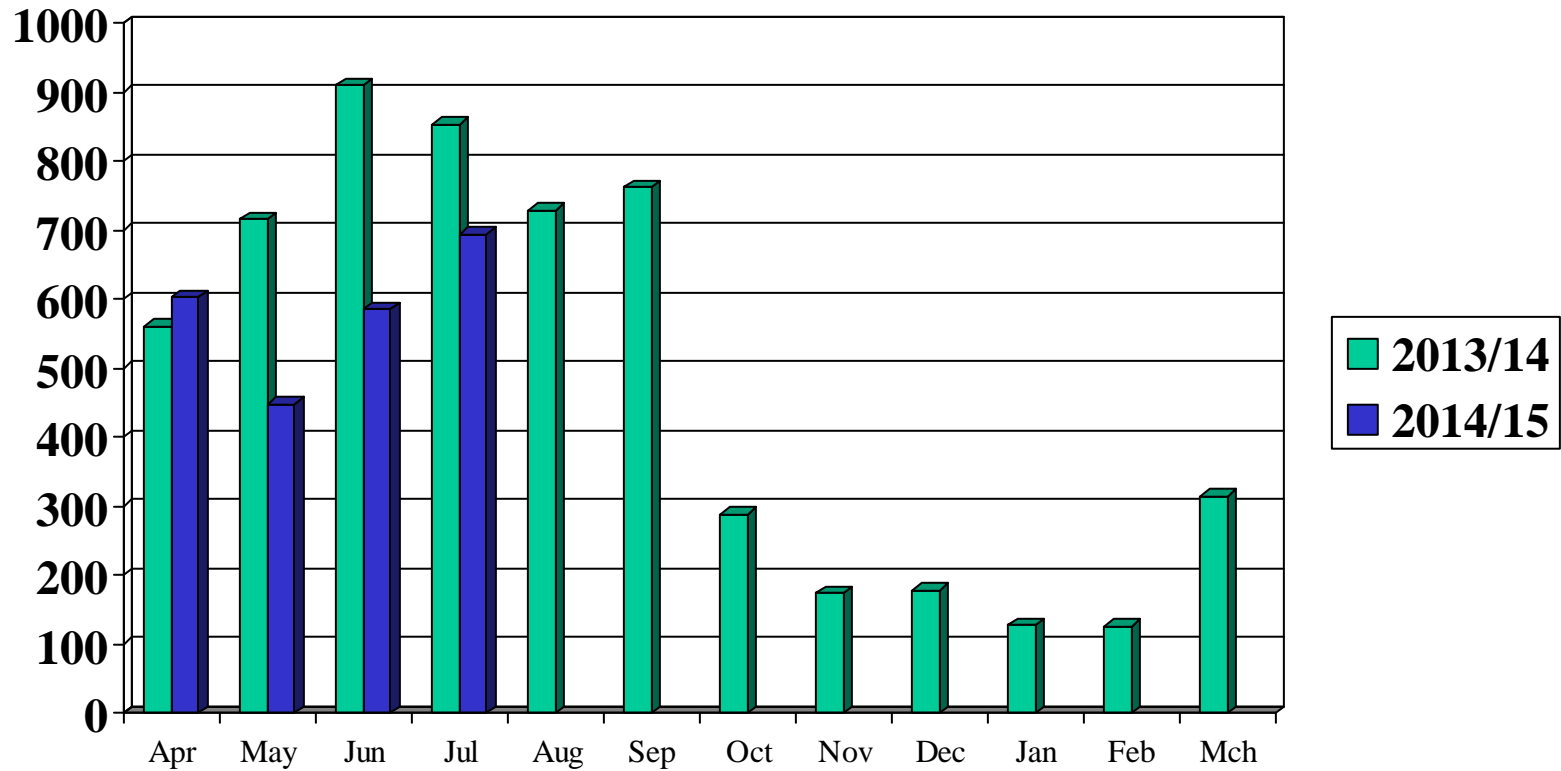

Tamworth Golf Course – Monthly Income Comparisons

Page 99

APRIL- Down 15% MAY- Down 34% JUNE - Down 44% JULY -Down 37%

Tamworth Golf Course – 18 hole income (PnP)

Page 100

APRIL- Down 4% MAY- Down 17% JUNE - Down 50% JULY -Down 43%

Tamworth Golf Course – 9 hole income (PnP)

Page 101

APRIL- Down 9% MAY- Down 17% JUNE - Down 43% JULY-Down 34%

Tamworth Golf Course – Total 18 Hole PnP Rounds

Page 102

APRIL- Down 9% MAY- Down 17% JUNE - Down 43% JULY -Down 34%

Tamworth Golf Course – Total 9 Hole PnP Rounds

Page 103

APRIL- Up 7% MAY- Down 38% JUNE - Down 36% JULY -Down 19%

Tamworth Golf Course – 60+ conc. 18 hole PnP Rounds

APRIL- Up 22% MAY- Down 20% JUNE - Down 46% JULY -Down 41%