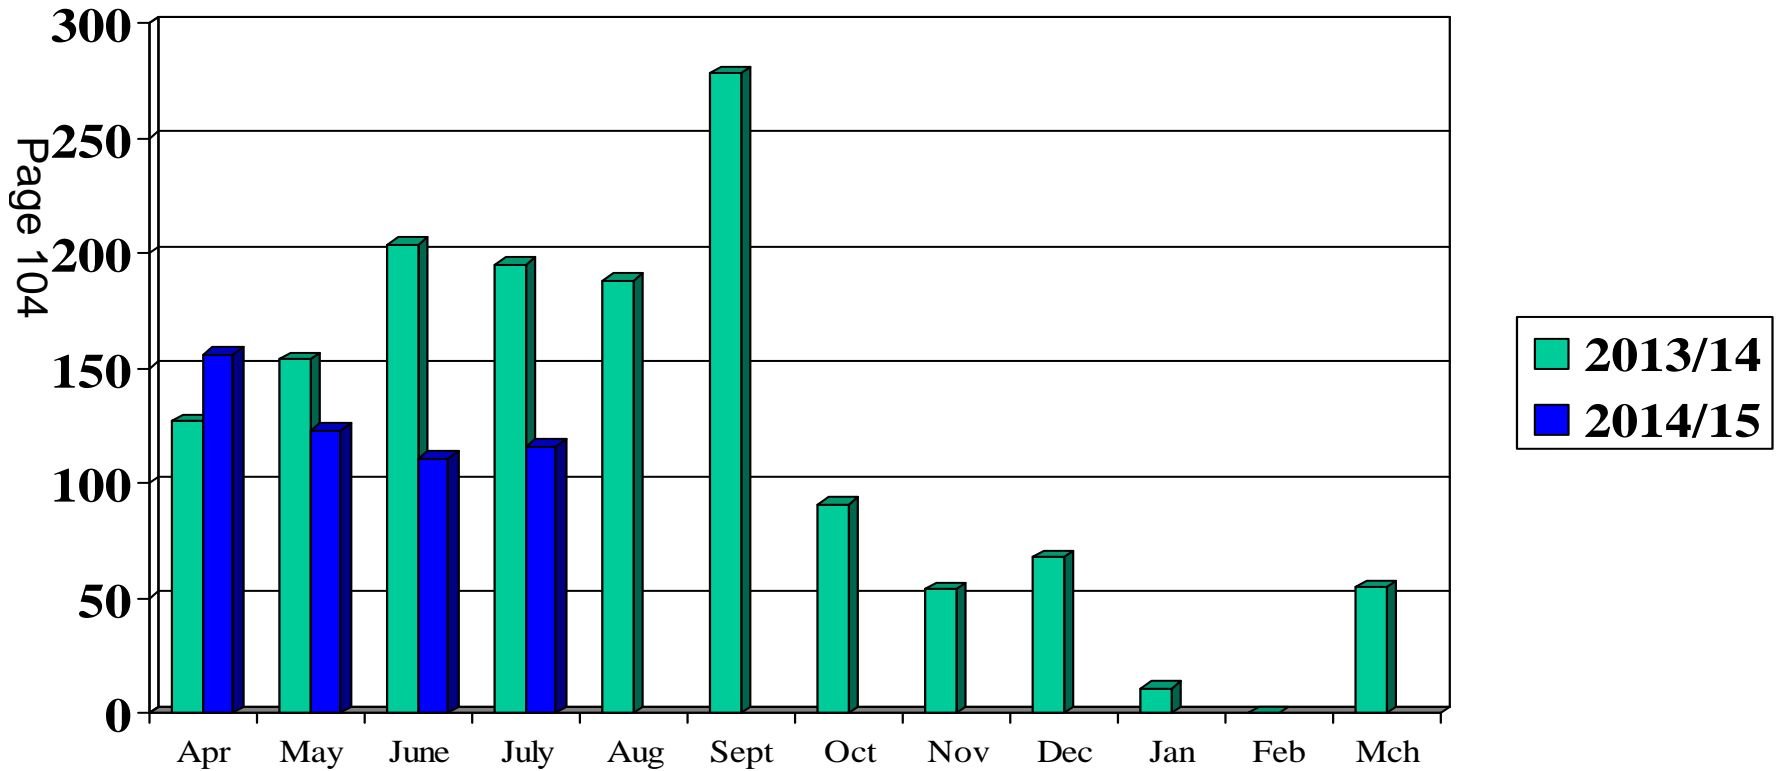

Tamworth Golf Course – Monthly Income Comparisons

Page 99

APRIL- Down 15% MAY- Down 34% JUNE - Down 44% JULY -Down 37%

Tamworth Golf Course – 18 hole income (PnP)

Page 100

APRIL- Down 4% MAY- Down 17% JUNE - Down 50% JULY -Down 43%

Tamworth Golf Course – 9 hole income (PnP)

Page 101

APRIL- Down 9% MAY- Down 17% JUNE - Down 43% JULY-Down 34%

Tamworth Golf Course – Total 18 Hole PnP Rounds

Page 102

APRIL- Down 9% MAY- Down 17% JUNE - Down 43% JULY -Down 34%

Tamworth Golf Course – Total 9 Hole PnP Rounds

Page 103

APRIL- Up 7% MAY- Down 38% JUNE - Down 36% JULY -Down 19%

Tamworth Golf Course – 60+ conc. 18 hole PnP Rounds

APRIL- Up 22% MAY- Down 20% JUNE - Down 46% JULY -Down 41%