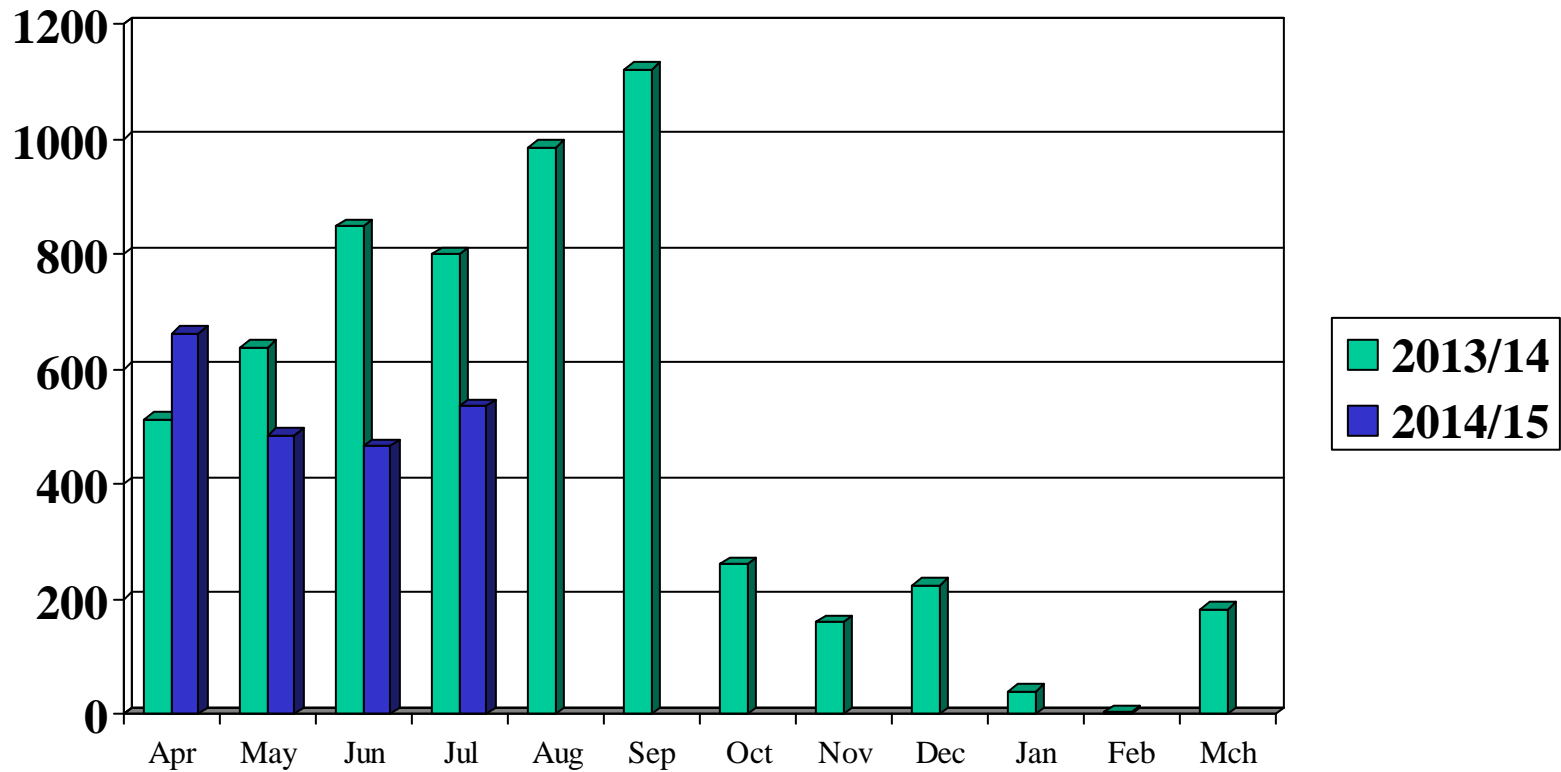

Tamworth Golf Course – Monthly Income Comparisons

Page 99

APRIL- Down 15% MAY- Down 34% JUNE - Down 44% JULY -Down 37%

Tamworth Golf Course – 18 hole income (PnP)

Page 100

APRIL- Down 4% MAY- Down 17% JUNE - Down 50% JULY -Down 43%

Tamworth Golf Course – 9 hole income (PnP)

Page 101

APRIL- Down 9% MAY- Down 17% JUNE - Down 43% JULY-Down 34%

Tamworth Golf Course – Total 18 Hole PnP Rounds

Page 102

APRIL- Down 9% MAY- Down 17% JUNE - Down 43% JULY -Down 34%

Tamworth Golf Course – Total 9 Hole PnP Rounds

Page 103

APRIL- Up 7% MAY- Down 38% JUNE - Down 36% JULY -Down 19%

Tamworth Golf Course – 60+ conc. 18 hole PnP Rounds

APRIL- Up 22% MAY- Down 20% JUNE - Down 46% JULY -Down 41%