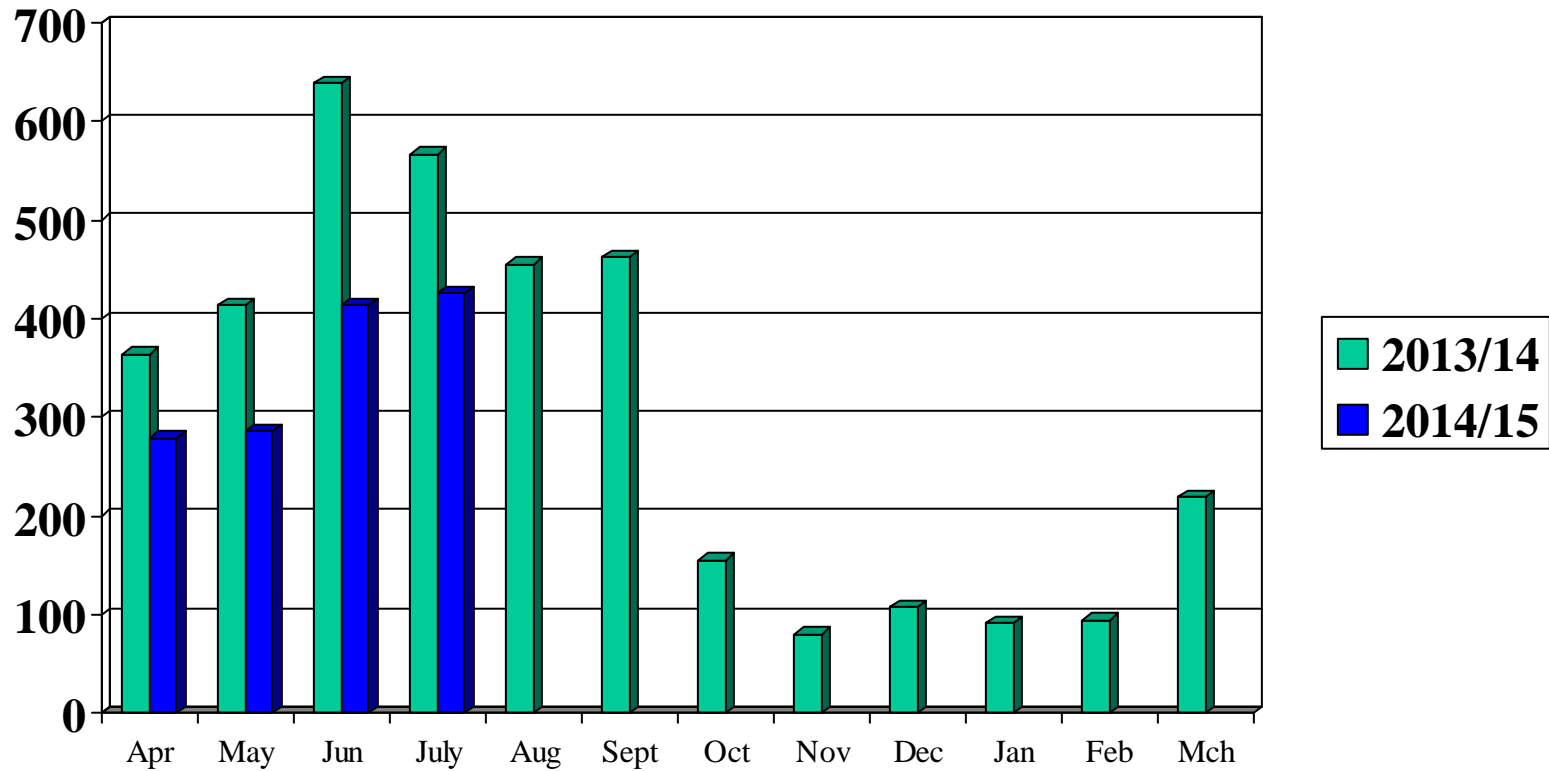

Tamworth Golf Course – Total 9 Hole PnP Rounds

Page 103

APRIL- Up 7% MAY- Down 38% JUNE - Down 36% JULY -Down 19%

Tamworth Golf Course – 60+ conc. 18 hole PnP Rounds

APRIL- Up 22% MAY- Down 20% JUNE - Down 46% JULY -Down 41%

Tamworth Golf Course – 60+ Conc. 9 hole PnP

Page 105

APRIL- Up 1% MAY- Down 47% JUNE - Down 34% JULY - Up 1%

Tamworth Golf Course – Adult 18 Hole PnP Rounds

Page 106

APRIL- Down 5% MAY- Down 23% JUNE - Down 44% JULY -Down 37%

Tamworth Golf Course – Adult 9 Hole PnP Rounds

Page 107

APRIL- Down 23% MAY- Down 31% JUNE - Down 35% JULY -Down 25%

Tamworth Golf Course – Junior 18 Hole PnP Rounds

Page 108

APRIL- Down 81% MAY- Down 80% JUNE - Down 67% JULY -Down 81%