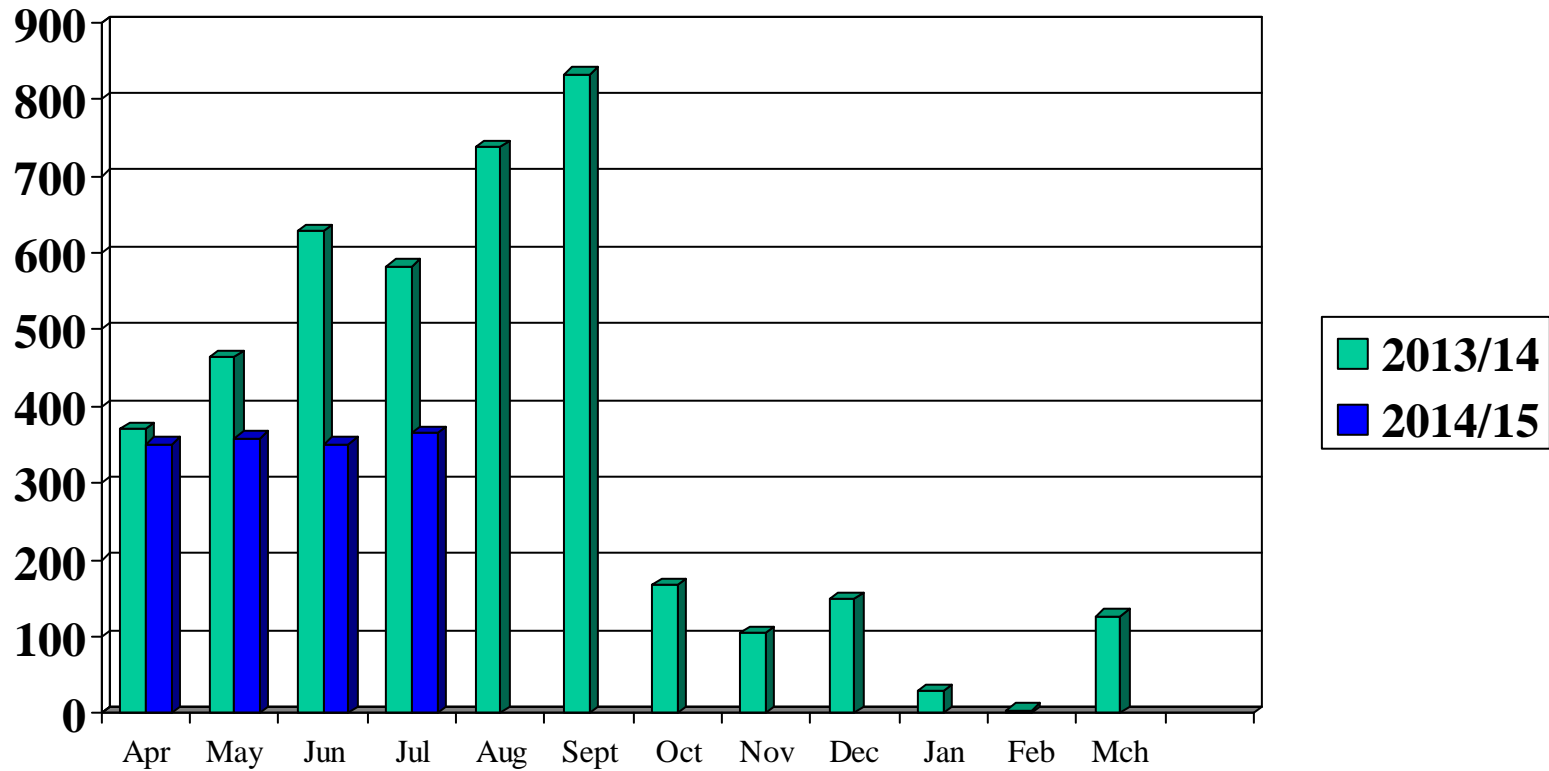

Tamworth Golf Course – Total 9 Hole PnP Rounds

Page 103

APRIL- Up 7% MAY- Down 38% JUNE - Down 36% JULY -Down 19%

Tamworth Golf Course – 60+ conc. 18 hole PnP Rounds

APRIL- Up 22% MAY- Down 20% JUNE - Down 46% JULY -Down 41%

Tamworth Golf Course – 60+ Conc. 9 hole PnP

Page 105

APRIL- Up 1% MAY- Down 47% JUNE - Down 34% JULY - Up 1%

Tamworth Golf Course – Adult 18 Hole PnP Rounds

Page 106

APRIL- Down 5% MAY- Down 23% JUNE - Down 44% JULY -Down 37%

Tamworth Golf Course – Adult 9 Hole PnP Rounds

Page 107

APRIL- Down 23% MAY- Down 31% JUNE - Down 35% JULY -Down 25%

Tamworth Golf Course – Junior 18 Hole PnP Rounds

Page 108

APRIL- Down 81% MAY- Down 80% JUNE - Down 67% JULY -Down 81%