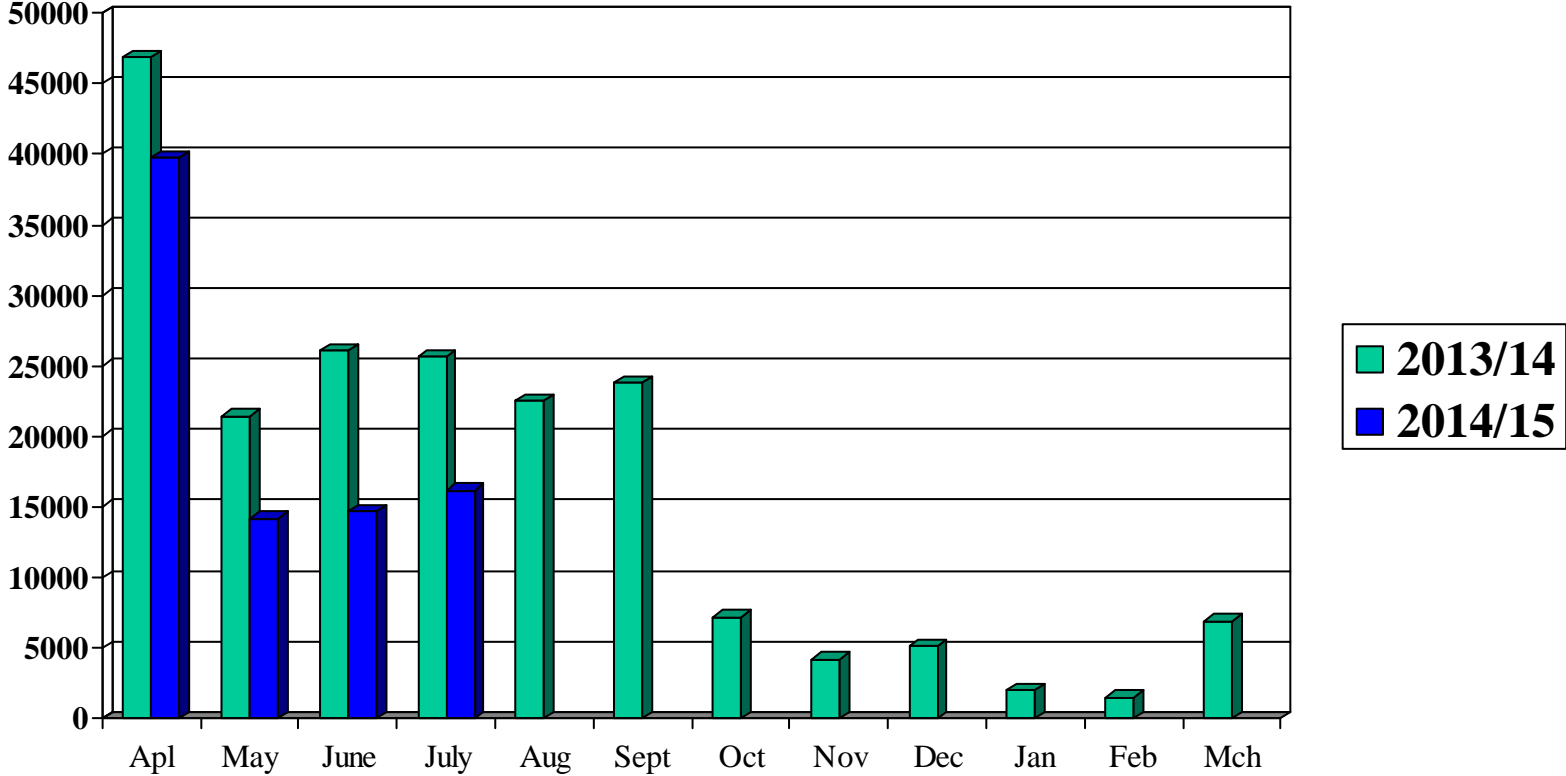

Tamworth Golf Course – Monthly Income Comparisons

Page 99

APRIL- Down 15% MAY- Down 34% JUNE - Down 44% JULY -Down 37%

Tamworth Golf Course – 18 hole income (PnP)

Page 100

APRIL- Down 4% MAY- Down 17% JUNE - Down 50% JULY -Down 43%

Tamworth Golf Course – 9 hole income (PnP)

Page 101

APRIL- Down 9% MAY- Down 17% JUNE - Down 43% JULY-Down 34%

Tamworth Golf Course – Total 18 Hole PnP Rounds

Page 102

APRIL- Down 9% MAY- Down 17% JUNE - Down 43% JULY -Down 34%

Tamworth Golf Course – Total 9 Hole PnP Rounds

Page 103

APRIL- Up 7% MAY- Down 38% JUNE - Down 36% JULY -Down 19%

Tamworth Golf Course – 60+ conc. 18 hole PnP Rounds

APRIL- Up 22% MAY- Down 20% JUNE - Down 46% JULY -Down 41%