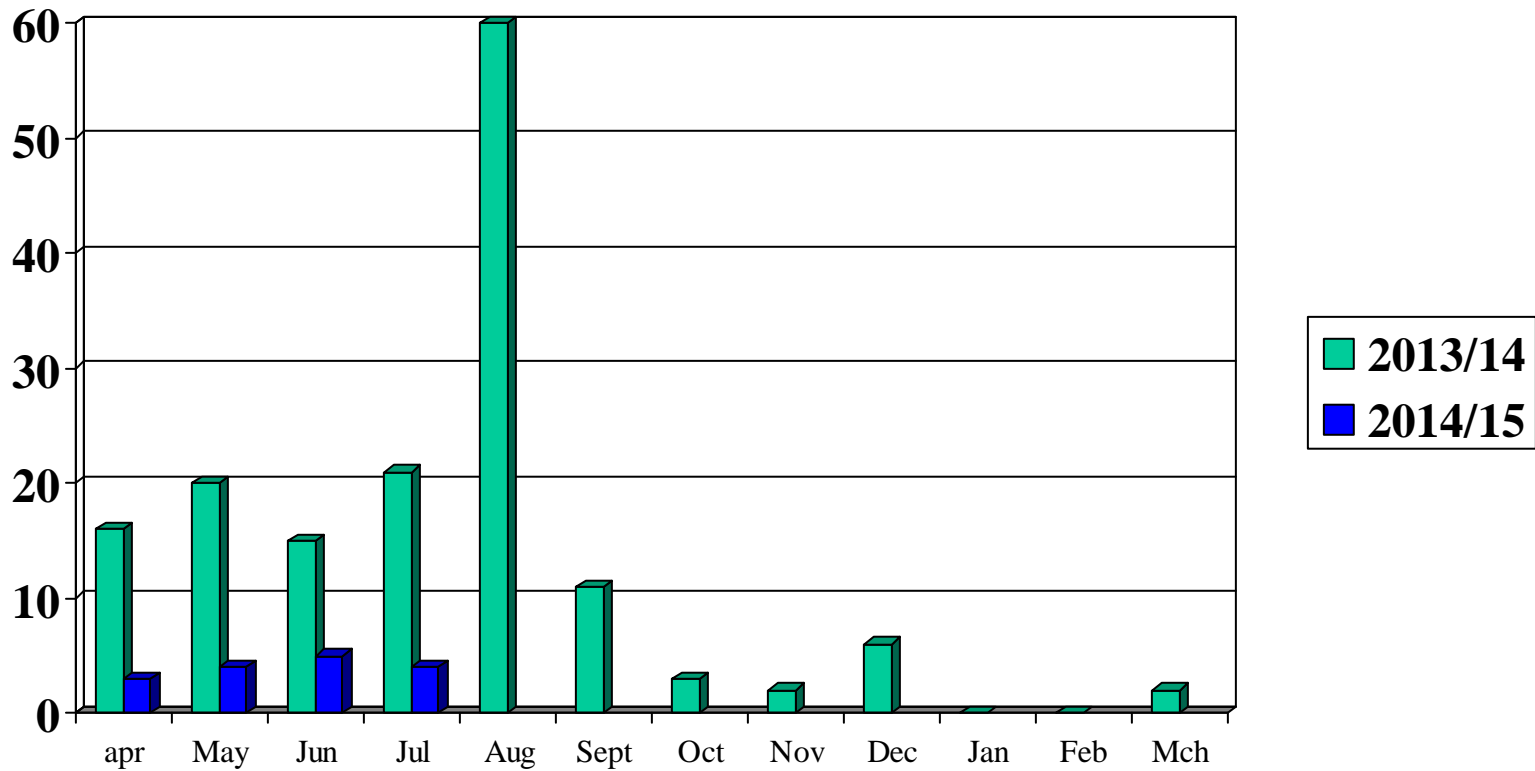

Tamworth Golf Course – 60+ Conc. 9 hole PnP

Page 105

APRIL- Up 1% MAY- Down 47% JUNE - Down 34% JULY - Up 1%

Tamworth Golf Course – Adult 18 Hole PnP Rounds

Page 106

APRIL- Down 5% MAY- Down 23% JUNE - Down 44% JULY -Down 37%

Tamworth Golf Course – Adult 9 Hole PnP Rounds

Page 107

APRIL- Down 23% MAY- Down 31% JUNE - Down 35% JULY -Down 25%

Tamworth Golf Course – Junior 18 Hole PnP Rounds

Page 108

APRIL- Down 81% MAY- Down 80% JUNE - Down 67% JULY -Down 81%

Tamworth Golf Course – Junior 9 Hole PnP Rounds

Page 109

APRIL- Down 39% MAY- Down 36% JUNE - Down 57% JULY -Down 47%

Tamworth Golf Course – Total Members

Page 110

APRIL- Down 25% MAY- Down 100% JUNE - LEVEL JULY -Down 57%