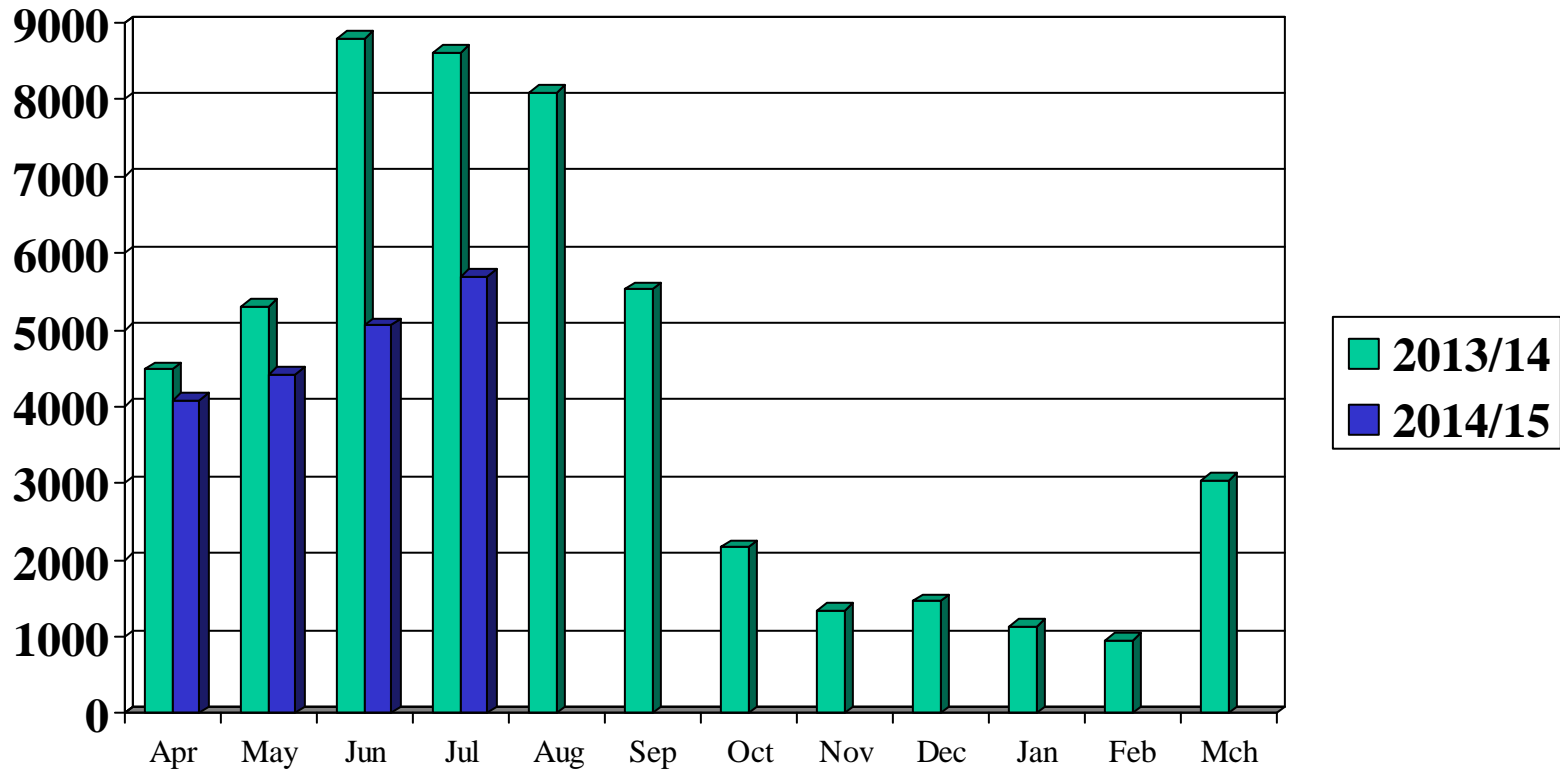

Tamworth Golf Course – Monthly Income Comparisons

Page 99

APRIL- Down 15% MAY- Down 34% JUNE - Down 44% JULY -Down 37%

Tamworth Golf Course – 18 hole income (PnP)

Page 100

APRIL- Down 4% MAY- Down 17% JUNE - Down 50% JULY -Down 43%

Tamworth Golf Course – 9 hole income (PnP)

Page 101

APRIL- Down 9% MAY- Down 17% JUNE - Down 43% JULY-Down 34%

Tamworth Golf Course – Total 18 Hole PnP Rounds

Page 102

APRIL- Down 9% MAY- Down 17% JUNE - Down 43% JULY -Down 34%

Tamworth Golf Course – Total 9 Hole PnP Rounds

Page 103

APRIL- Up 7% MAY- Down 38% JUNE - Down 36% JULY -Down 19%

Tamworth Golf Course – 60+ conc. 18 hole PnP Rounds

APRIL- Up 22% MAY- Down 20% JUNE - Down 46% JULY -Down 41%