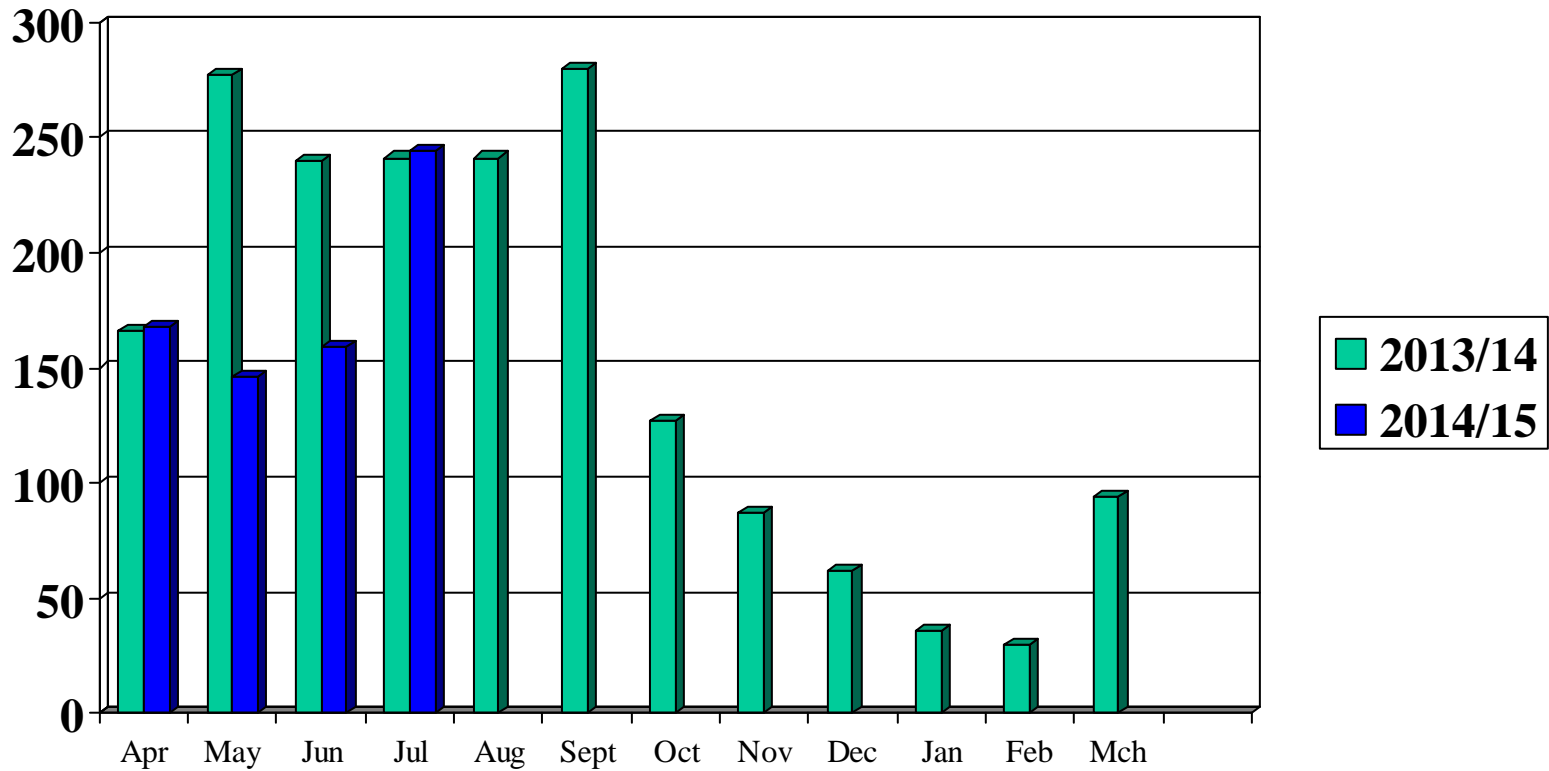

Tamworth Golf Course – 9 hole income (PnP)

Page 101

APRIL- Down 9% MAY- Down 17% JUNE - Down 43% JULY-Down 34%

Tamworth Golf Course – Total 18 Hole PnP Rounds

Page 102

APRIL- Down 9% MAY- Down 17% JUNE - Down 43% JULY -Down 34%

Tamworth Golf Course – Total 9 Hole PnP Rounds

Page 103

APRIL- Up 7% MAY- Down 38% JUNE - Down 36% JULY -Down 19%

Tamworth Golf Course – 60+ conc. 18 hole PnP Rounds

APRIL- Up 22% MAY- Down 20% JUNE - Down 46% JULY -Down 41%

Tamworth Golf Course – 60+ Conc. 9 hole PnP

Page 105

APRIL- Up 1% MAY- Down 47% JUNE - Down 34% JULY - Up 1%

Tamworth Golf Course – Adult 18 Hole PnP Rounds

Page 106

APRIL- Down 5% MAY- Down 23% JUNE - Down 44% JULY -Down 37%