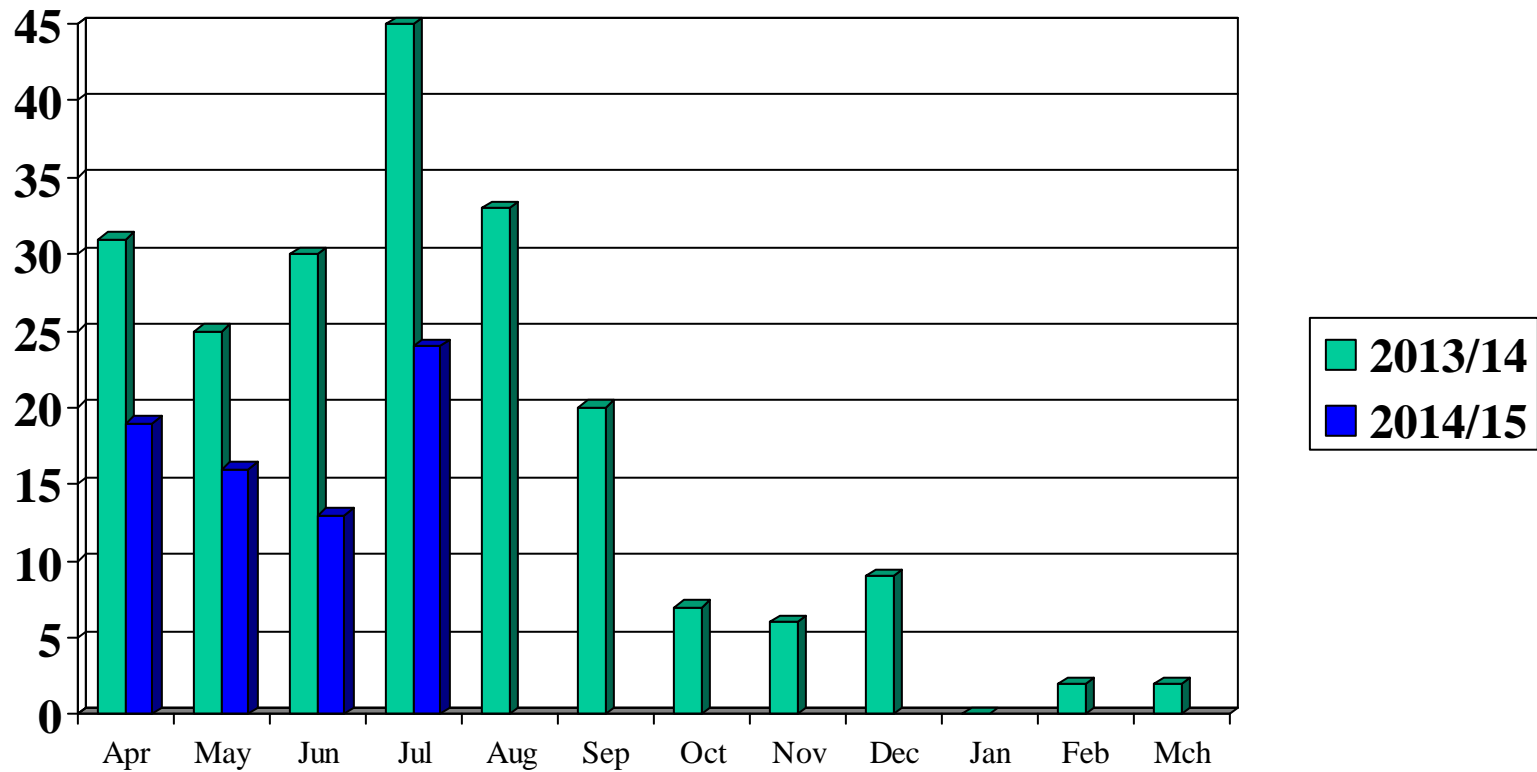

Tamworth Golf Course – 60+ Conc. 9 hole PnP

Page 105

APRIL- Up 1% MAY- Down 47% JUNE - Down 34% JULY - Up 1%

Tamworth Golf Course – Adult 18 Hole PnP Rounds

Page 106

APRIL- Down 5% MAY- Down 23% JUNE - Down 44% JULY -Down 37%

Tamworth Golf Course – Adult 9 Hole PnP Rounds

Page 107

APRIL- Down 23% MAY- Down 31% JUNE - Down 35% JULY -Down 25%

Tamworth Golf Course – Junior 18 Hole PnP Rounds

Page 108

APRIL- Down 81% MAY- Down 80% JUNE - Down 67% JULY -Down 81%

Tamworth Golf Course – Junior 9 Hole PnP Rounds

Page 109

APRIL- Down 39% MAY- Down 36% JUNE - Down 57% JULY -Down 47%

Tamworth Golf Course – Total Members

Page 110

APRIL- Down 25% MAY- Down 100% JUNE - LEVEL JULY -Down 57%