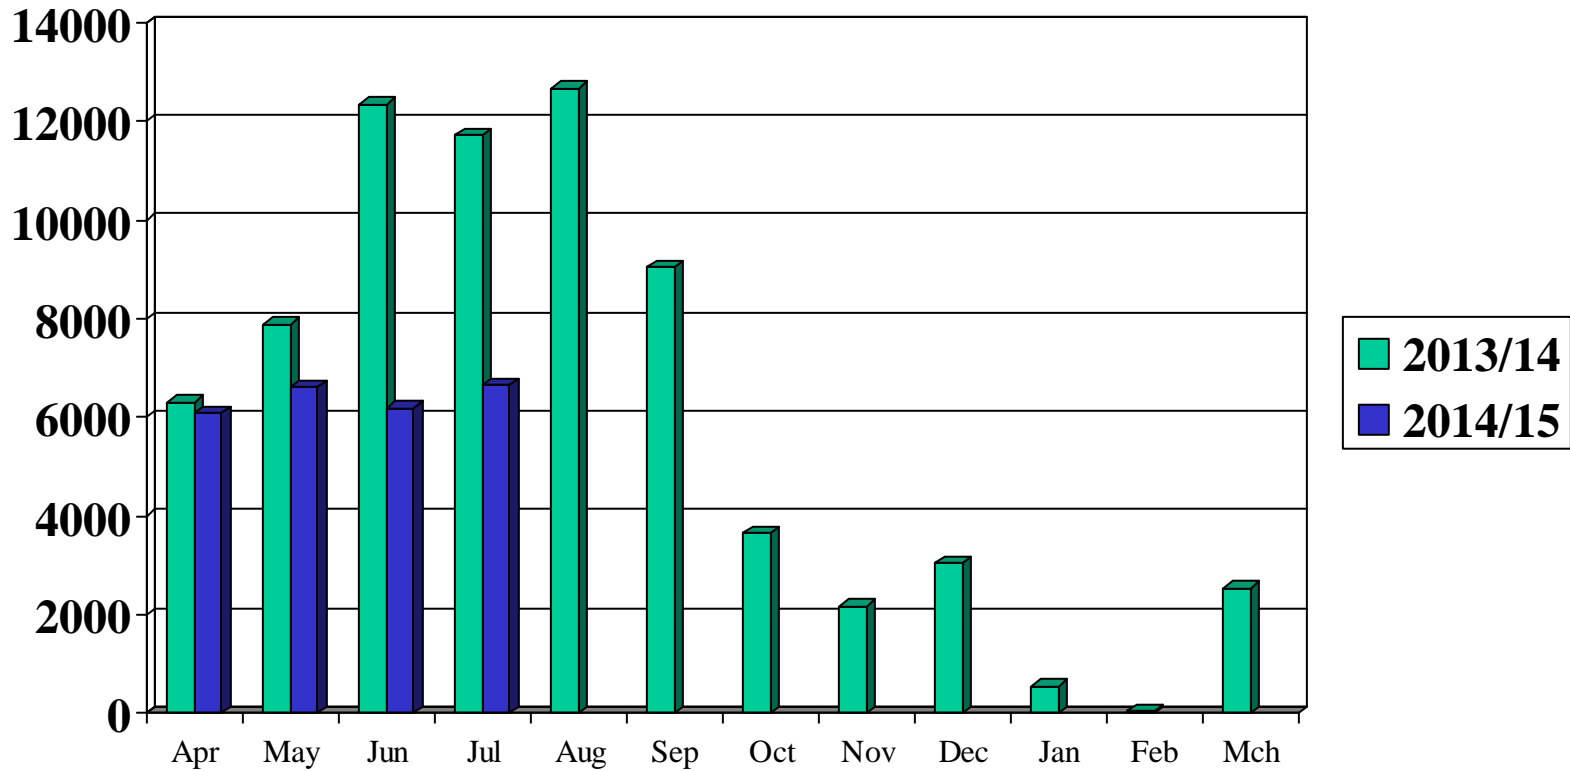

Tamworth Golf Course – Monthly Income Comparisons

Page 99

APRIL- Down 15% MAY- Down 34% JUNE - Down 44% JULY -Down 37%

Tamworth Golf Course – 18 hole income (PnP)

Page 100

APRIL- Down 4% MAY- Down 17% JUNE - Down 50% JULY -Down 43%

Tamworth Golf Course – 9 hole income (PnP)

Page 101

APRIL- Down 9% MAY- Down 17% JUNE - Down 43% JULY-Down 34%

Tamworth Golf Course – Total 18 Hole PnP Rounds

Page 102

APRIL- Down 9% MAY- Down 17% JUNE - Down 43% JULY -Down 34%

Tamworth Golf Course – Total 9 Hole PnP Rounds

Page 103

APRIL- Up 7% MAY- Down 38% JUNE - Down 36% JULY -Down 19%

Tamworth Golf Course – 60+ conc. 18 hole PnP Rounds

APRIL- Up 22% MAY- Down 20% JUNE - Down 46% JULY -Down 41%